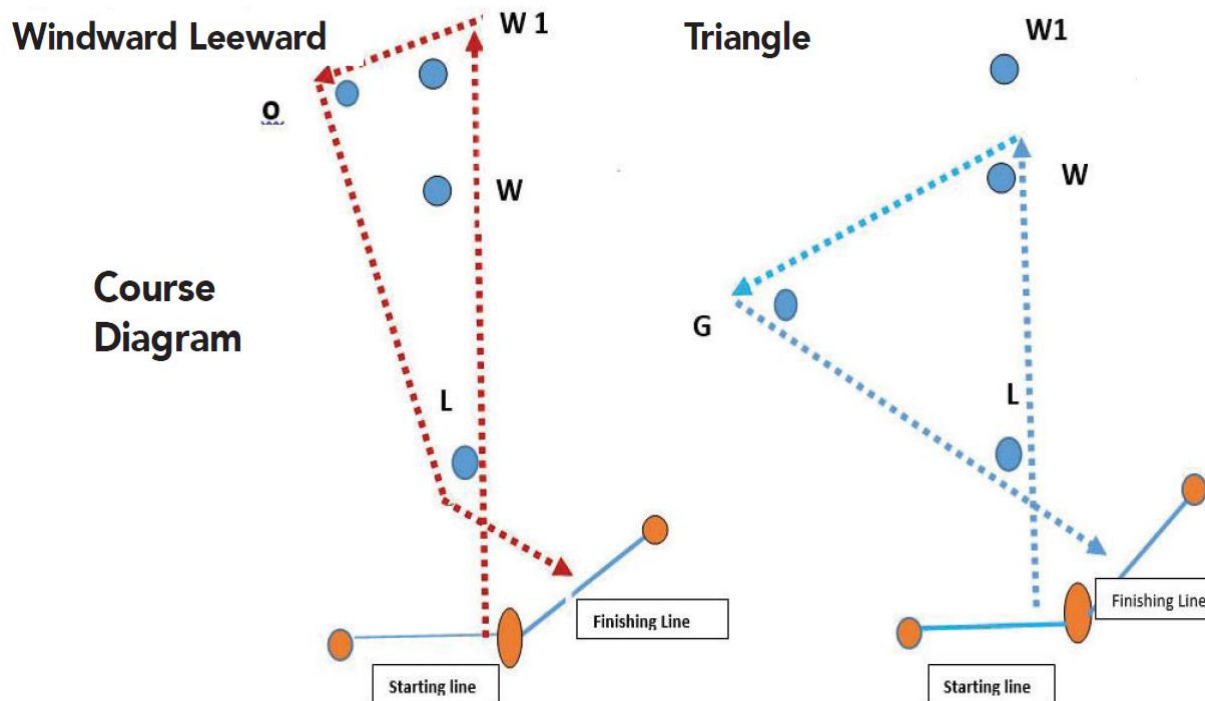

Course Card 3 Green Fleet Courses and Race Times 12.08.20

Including all amendments published on 12/08/20

Location: Dublin Bay – North of Molly Mark or as directed by the Committee vessel displaying a green pennant

Saturdays Green Fleet		
Committee Boat Freebird	Flag	Warning Signal
Sb20	No. 7	14.15
Flying 15	Naval 6	14.18
Sport boats/Dragons	3rd & D	14.21
B211	No. 4	14.24

Windward-leeward Courses Signalled by the letter W

- a) Course A signalled by the letter A on committee vessel
1. W1 – O – L – Finish
 2. W1 – O – L – W1 – O – L – Finish
 3. W1 – O – L – W1 – O – L – W1 – O – L – Finish
- b) Course B signalled by the letter B on committee vessel
1. W – O – L – Finish
 2. W – O – L – W – O – L – Finish
 3. W – O – L – W1 – O – L – W – O – L – Finish

Triangle Courses Signalled by the Letter O

1. W – G – Finish
2. W – G – L – W – Finish
3. W – G – L – W – L – W – G – Finish

Green Fleet Saturdays Time Limits

- A time limit of Ten minutes after the second finisher in each class shall apply
- In a one design class the time limit will be 17.00 Hrs. In a handicap class the time limit will be 17.00Hrs. Except that if any boat in the class finishes within this time, the time limit will be extended to 17.30 Hrs. (Amends RRS 35, A3 and A5)