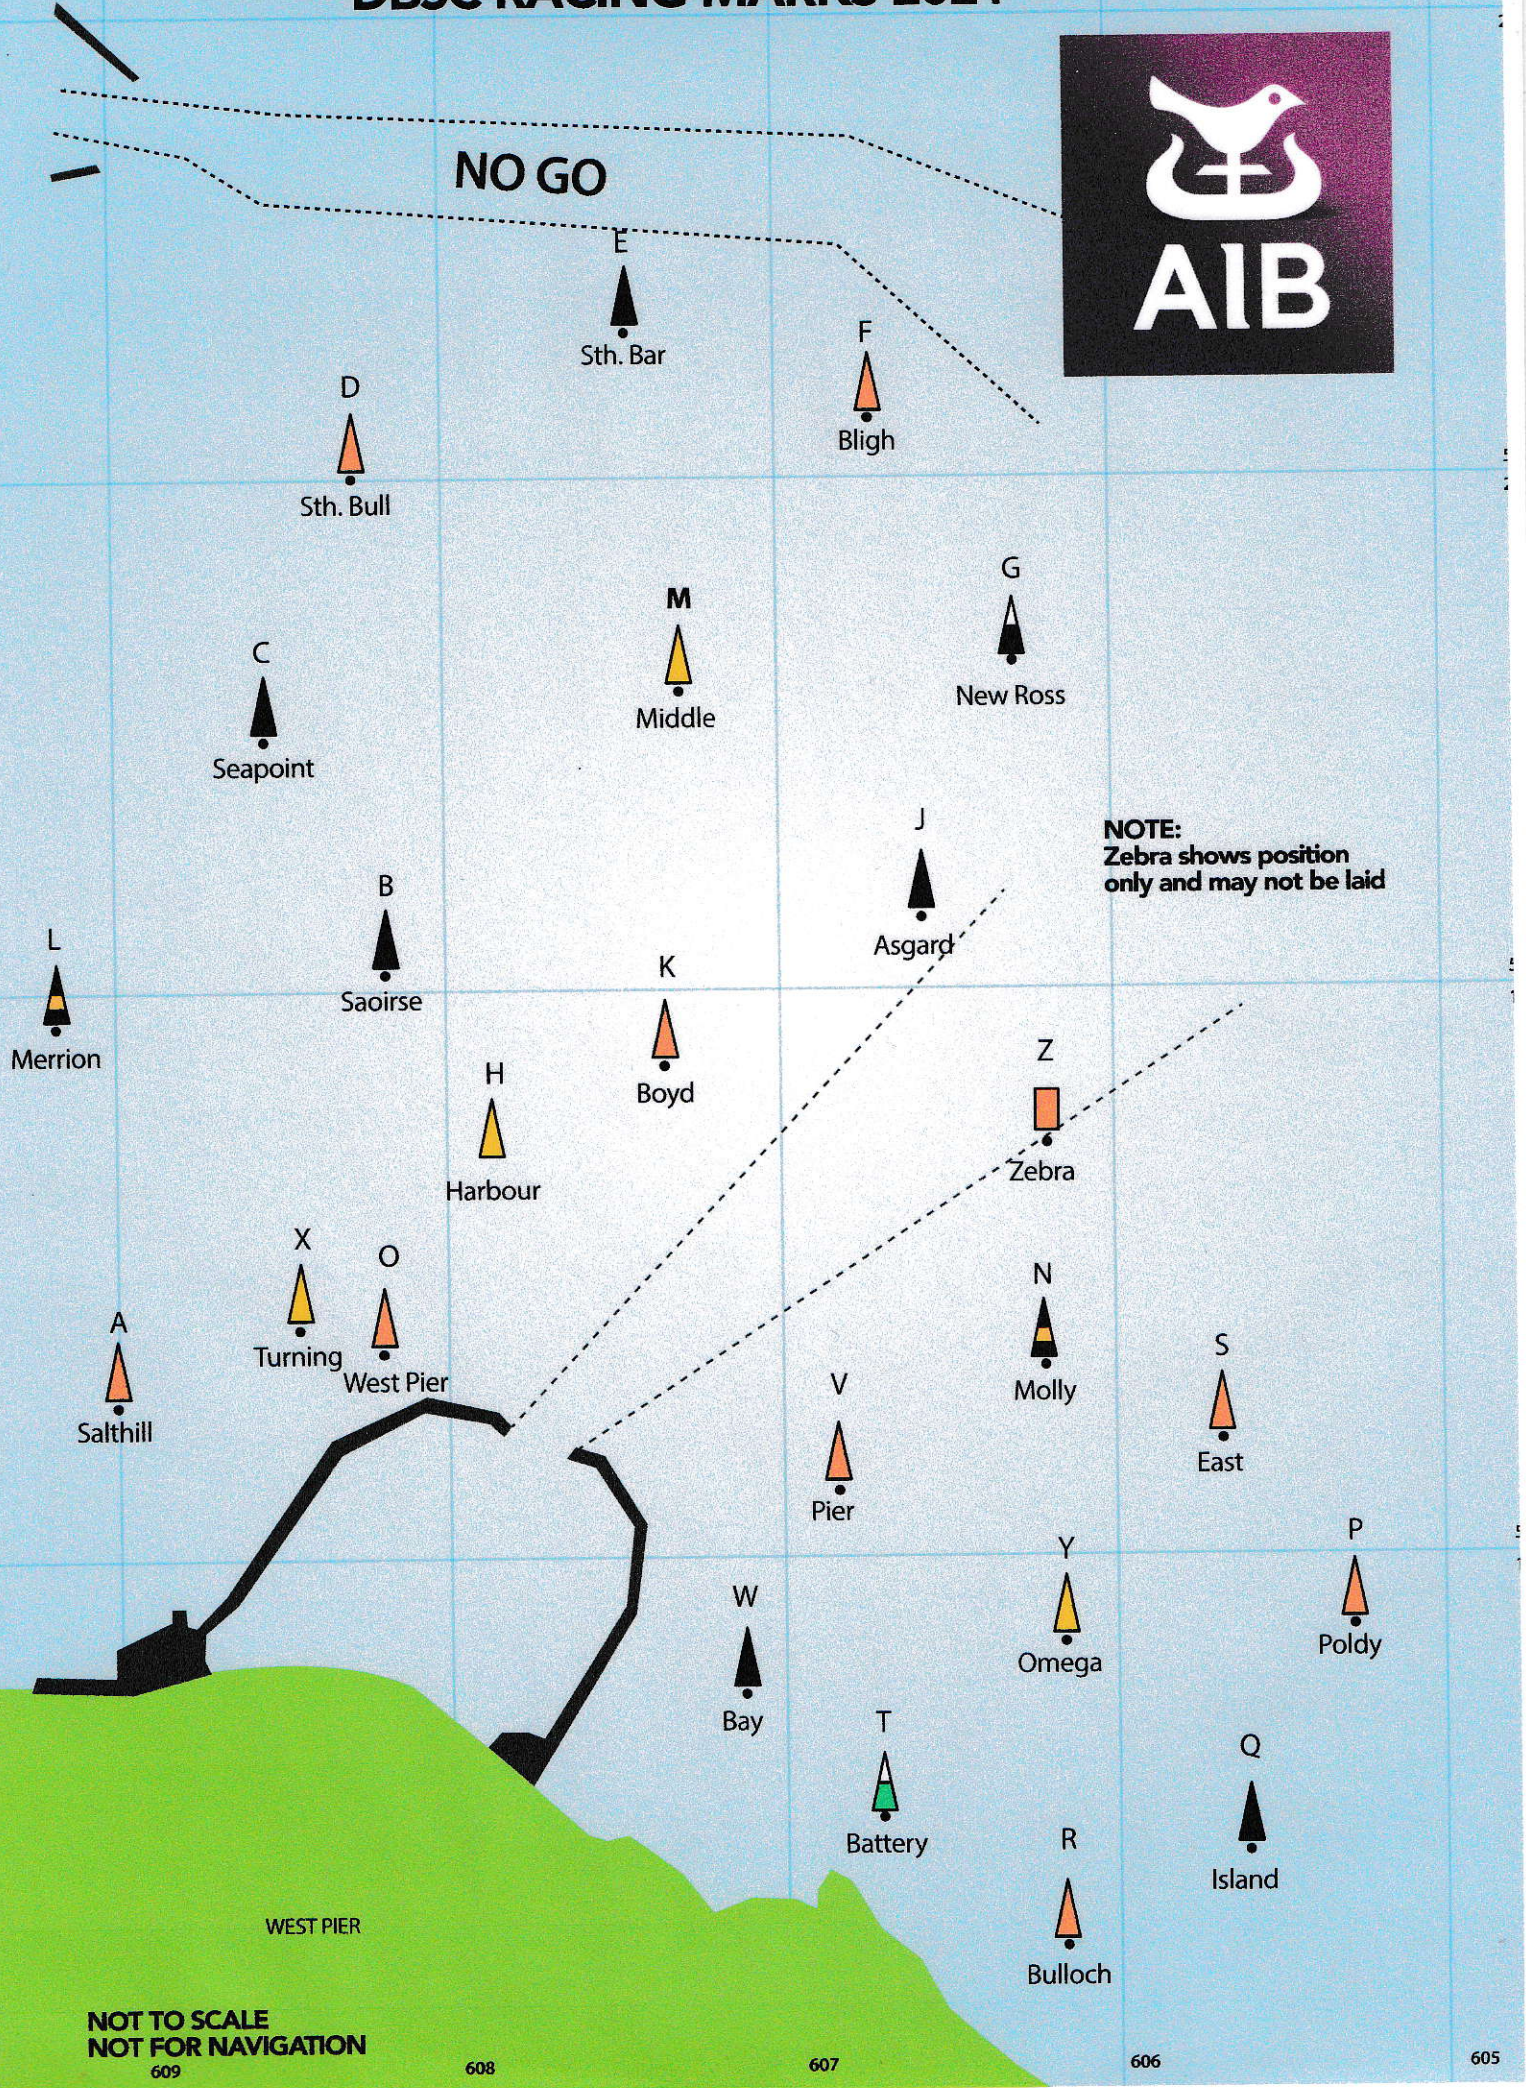

# DBSC RACING MARKS 2021

NO GO

**NOTE:**  
Zebra shows position  
only and may not be laid

**NOT TO SCALE  
NOT FOR NAVIGATION**

609

608

607

606

605